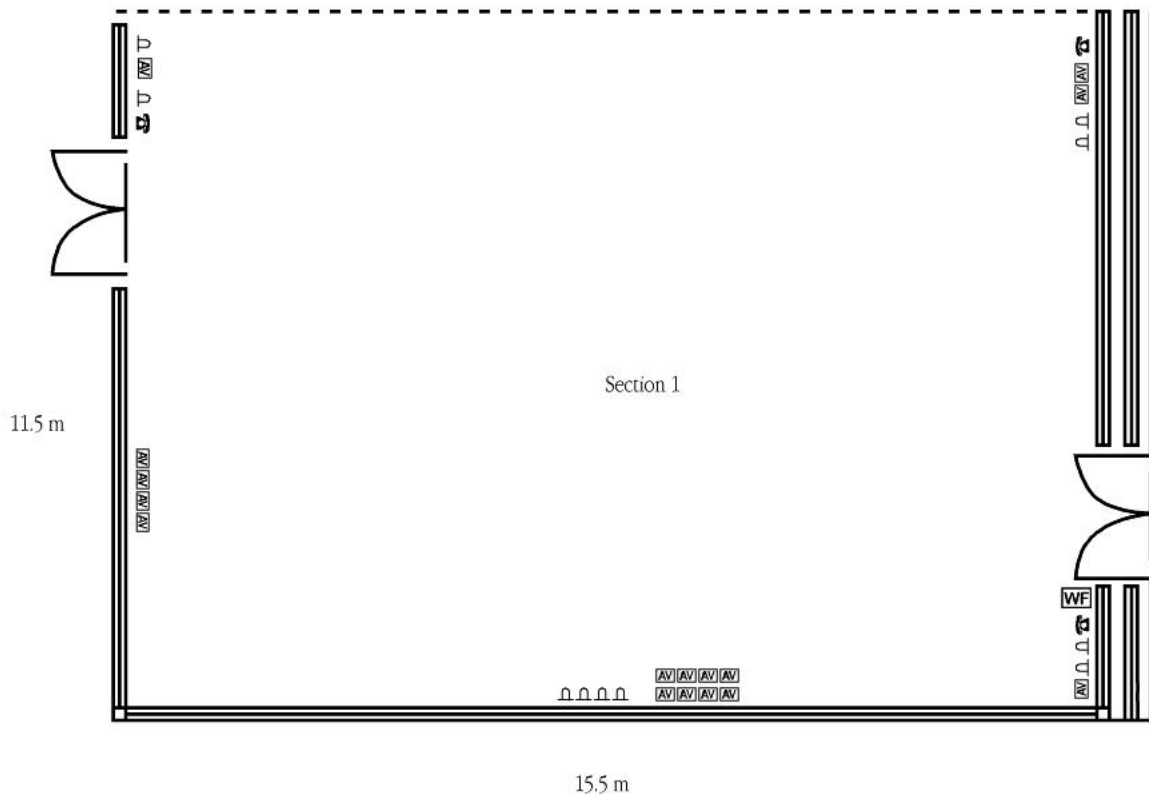

BALLROOM I

- ⏻ : Power Socket
- AV : Audio Visual
- ☎ : Phone
- WF : WiFi connection

HARD ROCK HOTEL, BALI

D I M E N S I O N S & C A P A C I T Y

LEVEL	ROOM	COCKTAIL (Standing)	THEATRE	BANQUET (Sit Down)	U-SHAPE	CLASSROOM	BOARD	DIMENSIONS	AREA	CEILING	REMARKS
4	Ballroom I	180	180	100	40	80	40	11.5 m x 15.5 m	178.2 Sqm	3.9 m	-