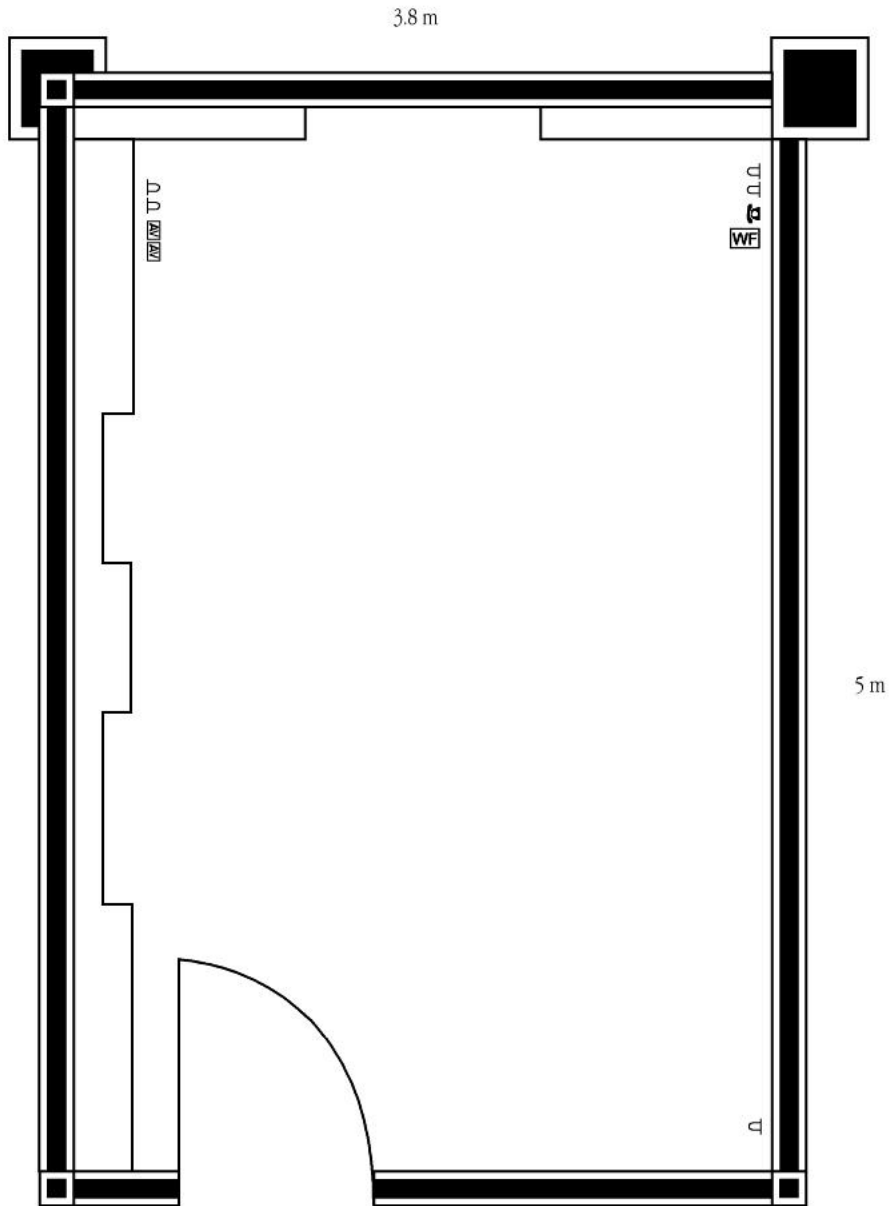

PAISLEY PARK

- ⏻ : Power Socket
- AV : Audio Visual
- ☎ : Phone
- WF : WiFi connection

HARD ROCK HOTEL, BALI

D I M E N S I O N S & C A P A C I T Y

LEVEL	ROOM	COCKTAIL (Standing)	THEATRE	BANQUET (Sit Down)	U-SHAPE	CLASSROOM	BOARD	DIMENSIONS	AREA	CEILING	REMARKS
4	Paisley Park	12	12	8	6	8	6	5 m x 3.8 m	19 Sqm	3.3 m	-