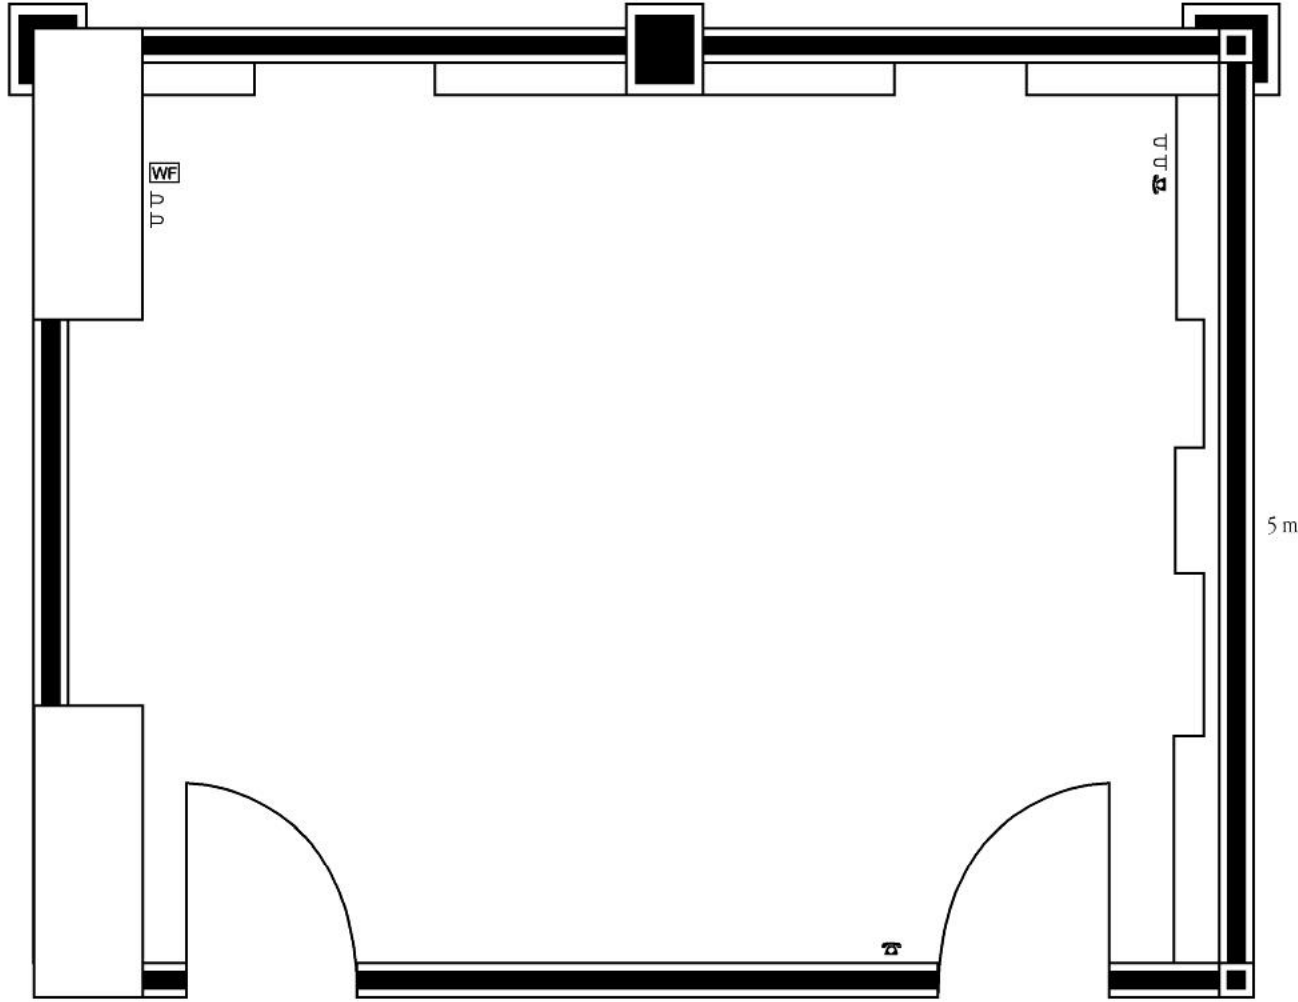

NEVERLAND	
	Power Socket
	Audio Visual
	Phone
	WiFi connection

7.5m

5 m

HARD ROCK HOTEL, BALI

D I M E N S I O N S & C A P A C I T Y

LEVEL	ROOM	COCKTAIL (Standing)	THEATRE	BANQUET (Sit Down)	U-SHAPE	CLASSROOM	BOARD	DIMENSIONS	AREA	CEILING	REMARKS
4	Neverland	35	35	20	12	15	12	5 m x 7.5 m	35 Sqm	3.3 m	-