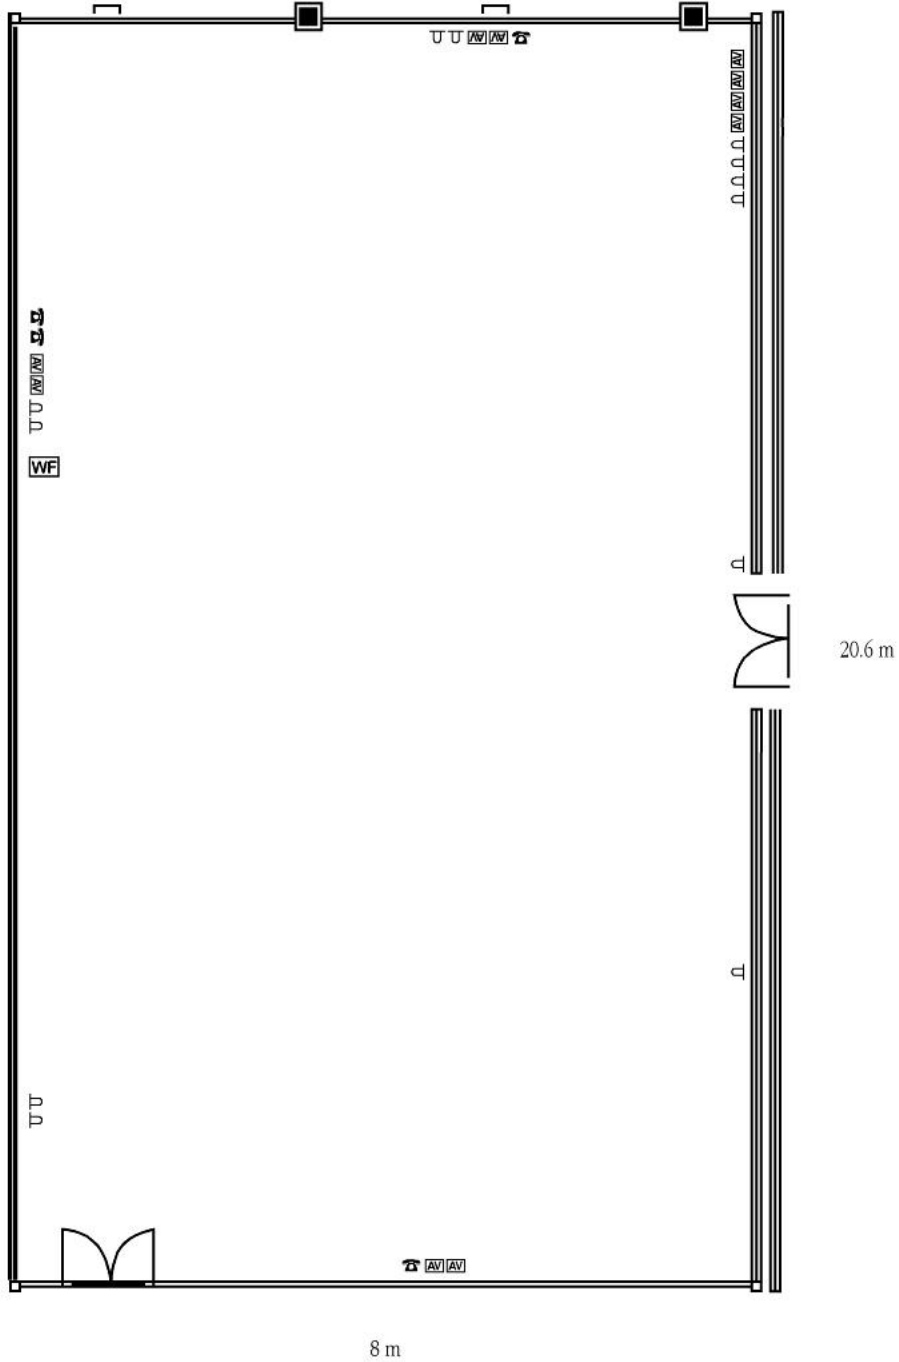

FILLMORE

- ⏻ : Power Socket
- AV : Audio Visual
- ☎ : Phone
- WF : WiFi connection

HARD ROCK HOTEL, BALI

D I M E N S I O N S & C A P A C I T Y

LEVEL	ROOM	COCKTAIL (Standing)	THEATRE	BANQUET (Sit Down)	U-SHAPE	CLASSROOM	BOARD	DIMENSIONS	AREA	CEILING	REMARKS
3	The Fillmore	150	150	80	60	80	60	8 m x 20.6 m	164.8 Sqm	3.1 m	-