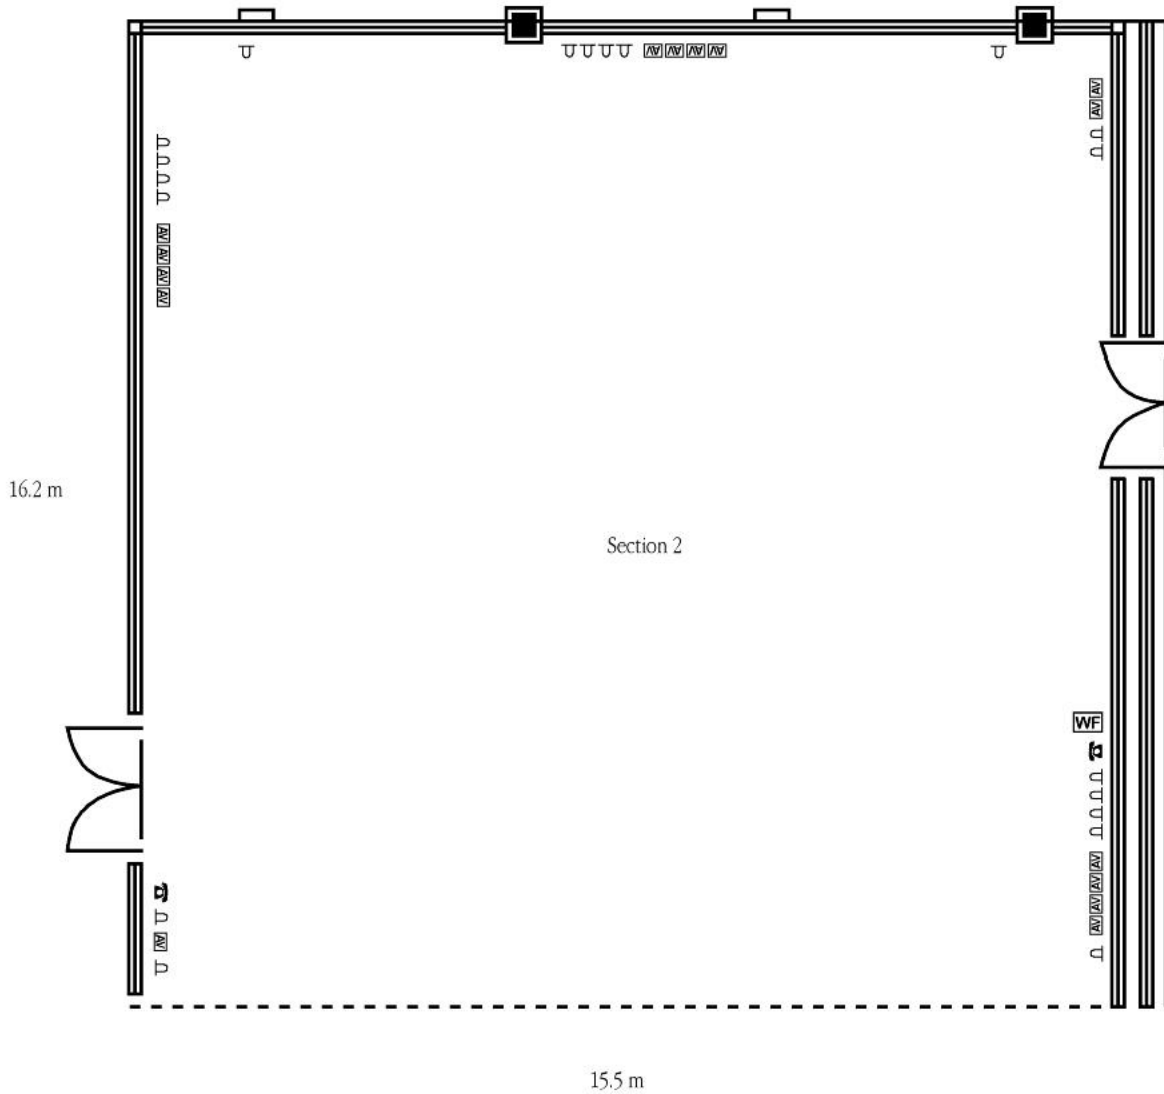

## BALLROOM II

- ⏏ : Power Socket
- AV : Audio Visual
- ☎ : Phone
- WF : WiFi connection

### D I M E N S I O N S & C A P A C I T Y

LEVEL	ROOM	COCKTAIL (Standing)	THEATRE	BANQUET (Sit Down)	U-SHAPE	CLASSROOM	BOARD	DIMENSIONS	AREA	CEILING	REMARKS
4	Ballroom II	320	320	200	80	130	80	16.2 m x 15.5 m	251.1 Sqm	3.9 m	-