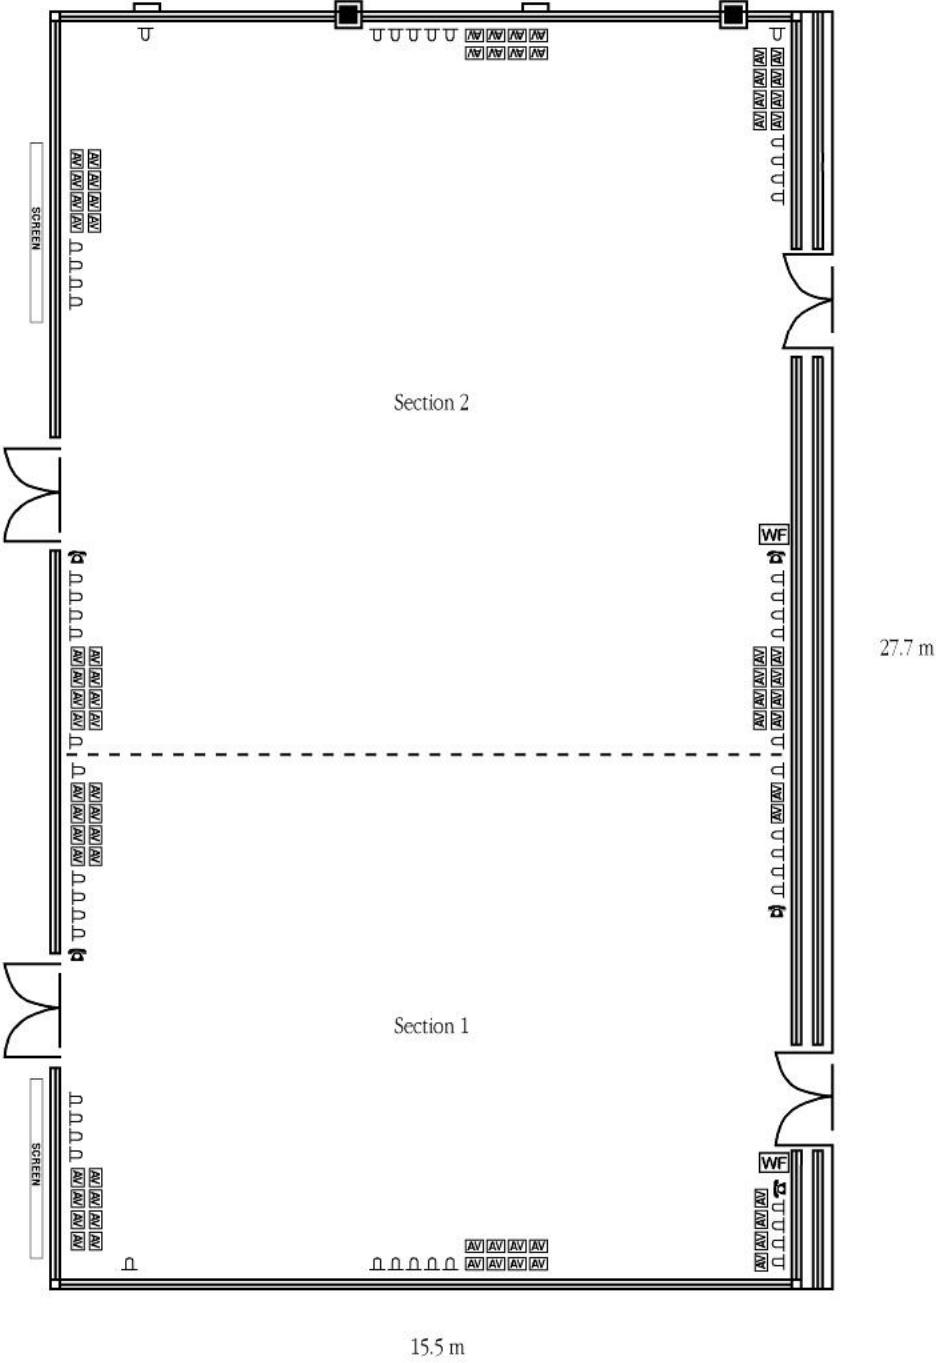

BALLROOM

- ⏻ : Power Socket
- AV : Audio Visual
- ☎ : Phone
- WF : WiFi connection

HARD ROCK HOTEL, BALI

D I M E N S I O N S & C A P A C I T Y

LEVEL	ROOM	COCKTAIL (Standing)	THEATRE	BANQUET (Sit Down)	U-SHAPE	CLASSROOM	BOARD	DIMENSIONS	AREA	CEILING	REMARKS
4	Ballroom	500	500	300	120	210	120	27.7 m x 15.5 m	429.4 Sqm	3.9 m	Divisible into 2 sections