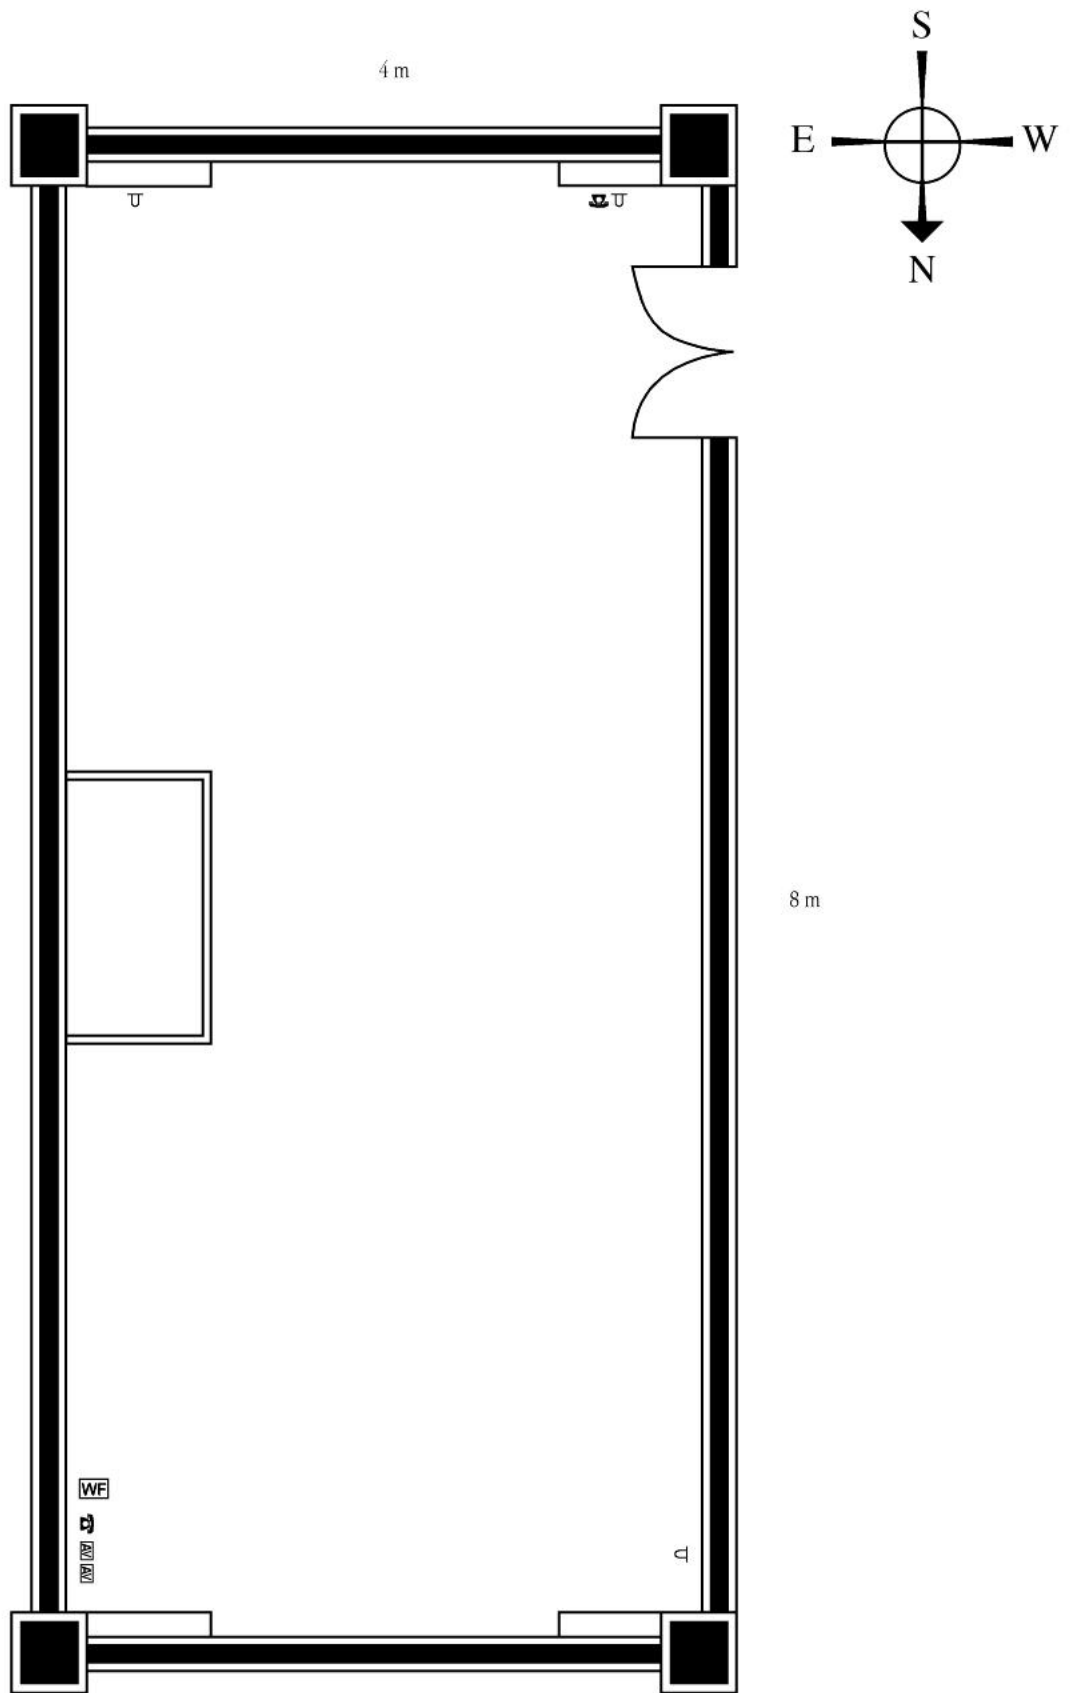

## ABBAY ROAD

-  : Power Socket
-  : Audio Visual
-  : Phone
-  : WiFi connection

### D I M E N S I O N S & C A P A C I T Y

LEVEL	ROOM	COCKTAIL (Standing)	THEATRE	BANQUET (Sit Down)	U-SHAPE	CLASSROOM	BOARD	DIMENSIONS	AREA	CEILING	REMARKS
4	Abbey Road	30	30	16	10	12	10	8 m x 4 m	32 Sqm	3.3 m	-